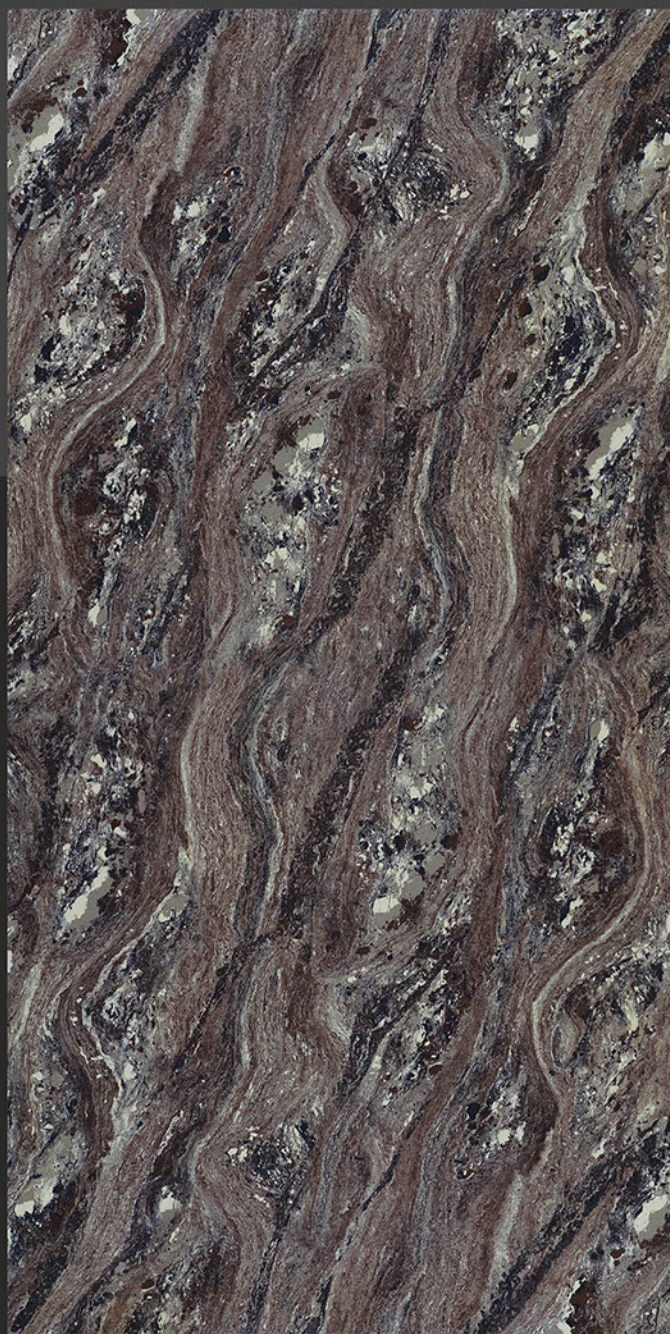

Stain
Resistance

Zero
Maintenance

Easy to
Clean

600x1200mm
GLOSSY

AURA AZUL

Low Water
Absorption

Frost
Resistant

Chemical
Resistant