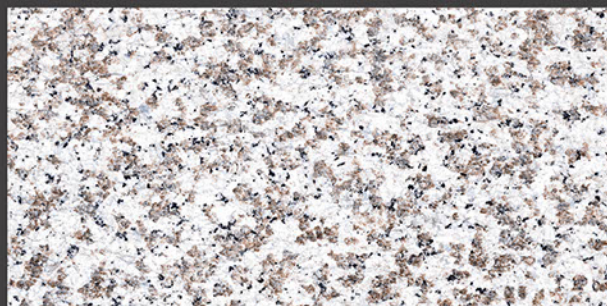

600x1200mm
GLAZED VITRIFIED TILES

BRANCO MARRON

Low Water
Absorption

Frost
Resistant

Chemical
Resistant

Stain
Resistance

Zero
Maintenance

Easy to
Clean