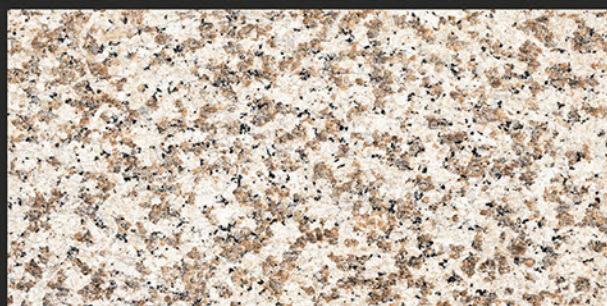

BRANCO IVORY

Low Water
Absorption

Frost
Resistant

Chemical
Resistant

Stain
Resistance

Zero
Maintenance

Easy to
Clean

600x1200mm
GLAZED VITRIFIED TILES