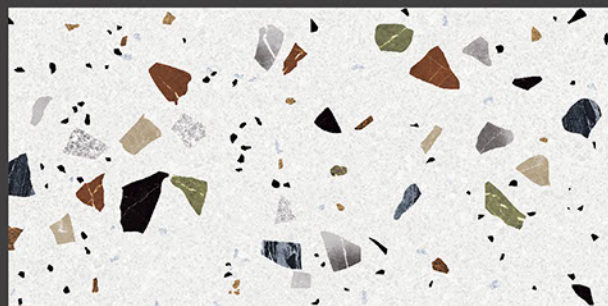

Chemical
Resistant

Stain
Resistance

Zero
Maintenance

Easy to
Clean

600x1200mm
GLAZED VITRIFIED TILES

TERRAZIO WHITE MULTY

Low Water
Absorption

Frost
Resistant