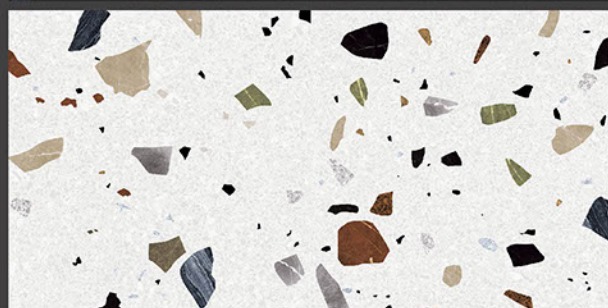

Chemical
Resistant

Stain
Resistance

Zero
Maintenance

Easy to
Clean

600x1200mm
GLAZED VITRIFIED TILES

TERRAZIO WHITE MULTY

Low Water
Absorption

Frost
Resistant