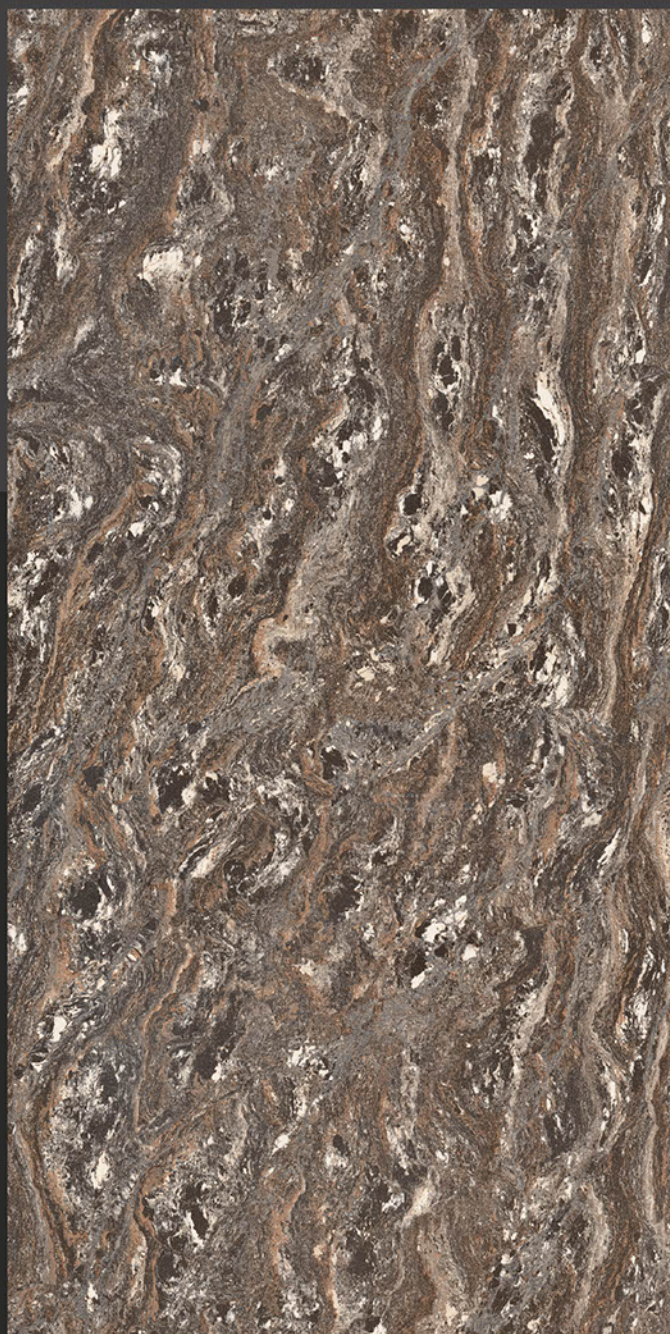

Zero
Maintenance

Easy to
Clean

600x1200mm
GLAZED VITRIFIED TILES

DREAM AMBER

Low Water
Absorption

Frost
Resistant

Chemical
Resistant

Stain
Resistance