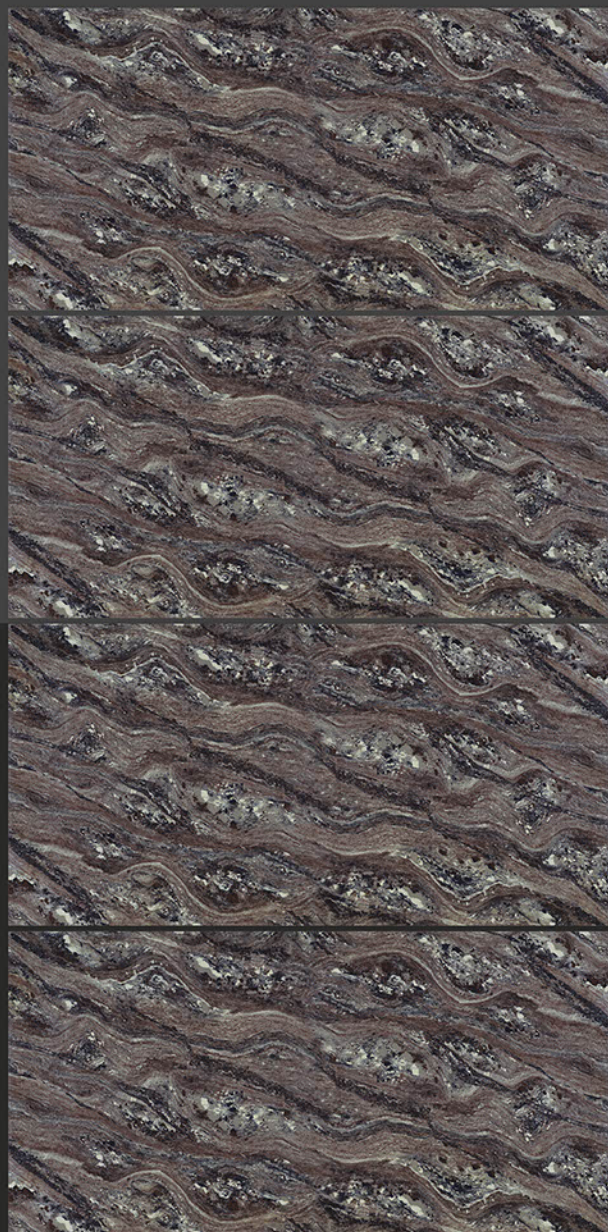

Stain
Resistance

Zero
Maintenance

Easy to
Clean

600x1200mm
GLOSSY

AURA AZUL

Low Water
Absorption

Frost
Resistant

Chemical
Resistant