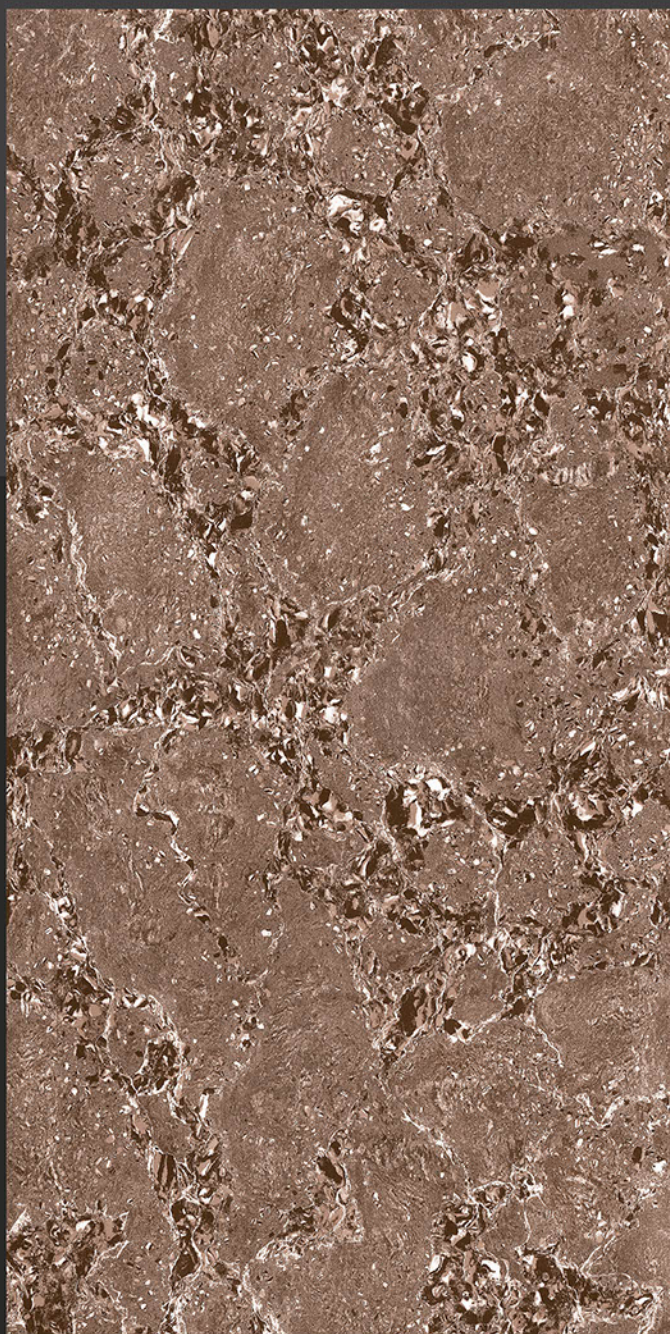

600x1200mm
GLOSSY

MATRIX BROWN

Low Water
Absorption

Frost
Resistant

Chemical
Resistant

Stain
Resistance

Zero
Maintenance

Easy to
Clean