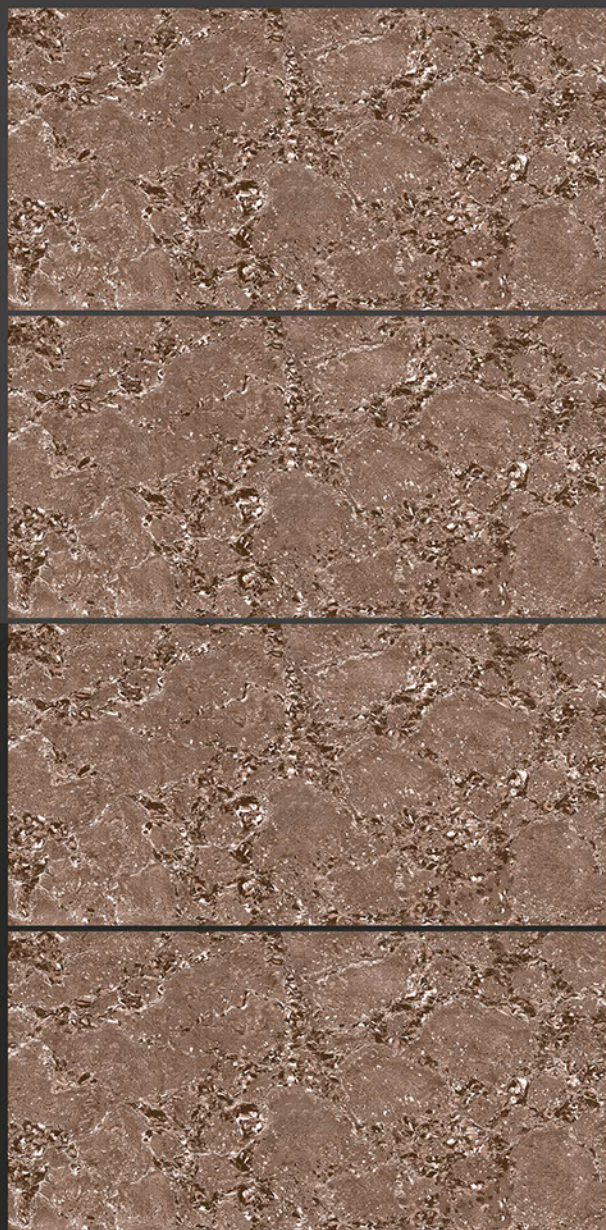

600x1200mm
GLOSSY

MATRIX BROWN

Low Water
Absorption

Frost
Resistant

Chemical
Resistant

Stain
Resistance

Zero
Maintenance

Easy to
Clean