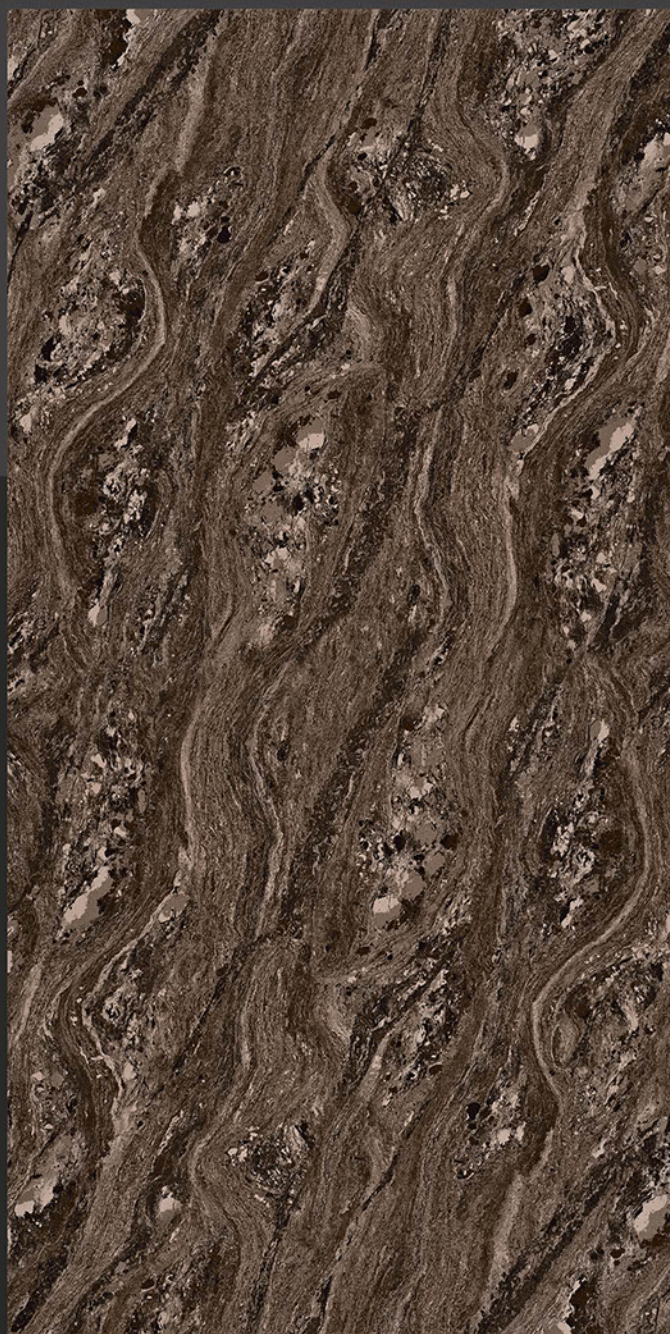

Chemical
Resistant

Stain
Resistance

Zero
Maintenance

Easy to
Clean

600x1200mm
GLOSSY

AURA BROWN

Low Water
Absorption

Frost
Resistant