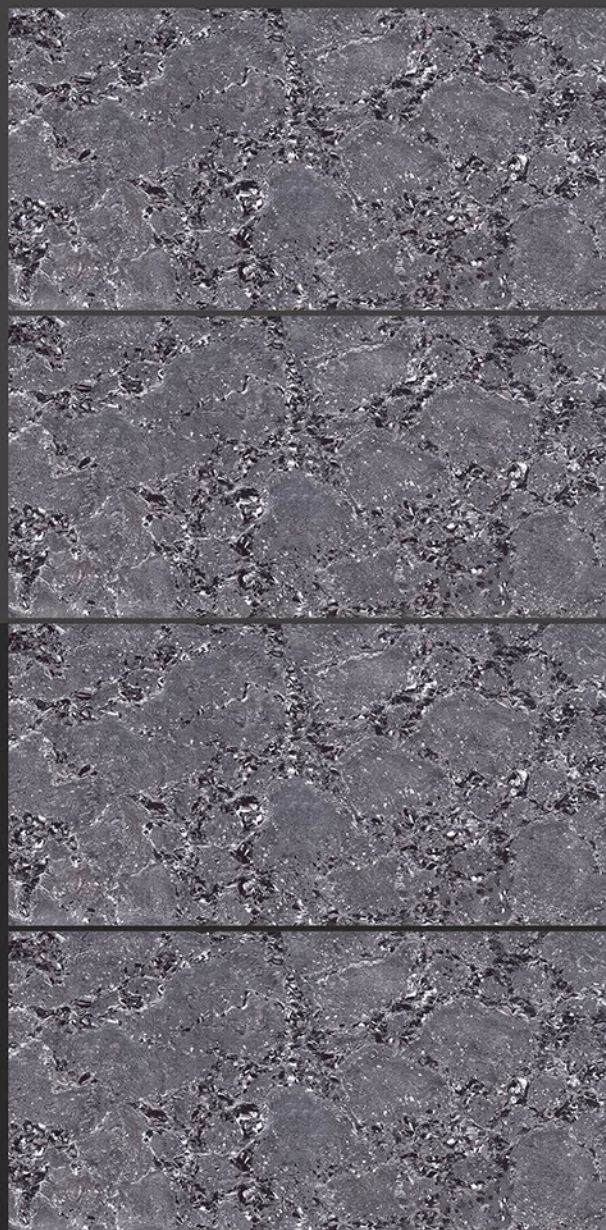

600x1200mm
GLOSSY

MATRIX GRAFITO

Low Water
Absorption

Frost
Resistant

Chemical
Resistant

Stain
Resistance

Zero
Maintenance

Easy to
Clean