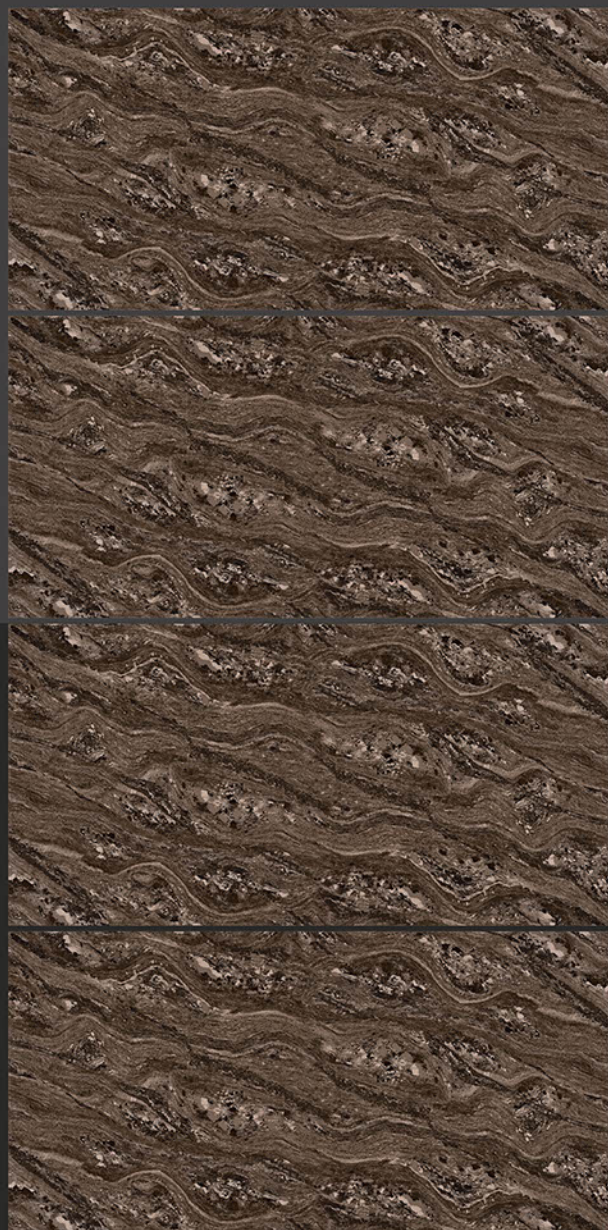

Chemical
Resistant

Stain
Resistance

Zero
Maintenance

Easy to
Clean

600x1200mm
GLOSSY

AURA BROWN

Low Water
Absorption

Frost
Resistant