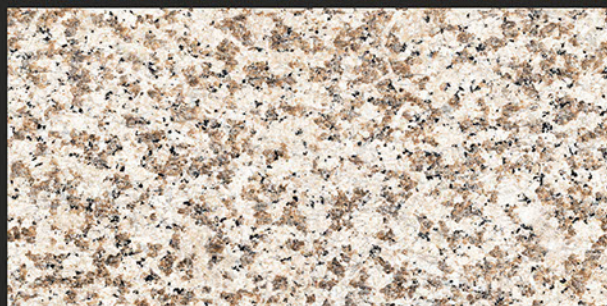

BRANCO IVORY

Low Water
Absorption

Frost
Resistant

Chemical
Resistant

Stain
Resistance

Zero
Maintenance

Easy to
Clean

600x1200mm
GLAZED VITRIFIED TILES