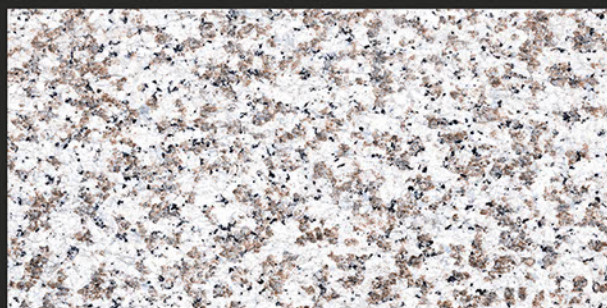

600x1200mm
GLAZED VITRIFIED TILES

BRANCO MARRON

Low Water
Absorption

Frost
Resistant

Chemical
Resistant

Stain
Resistance

Zero
Maintenance

Easy to
Clean