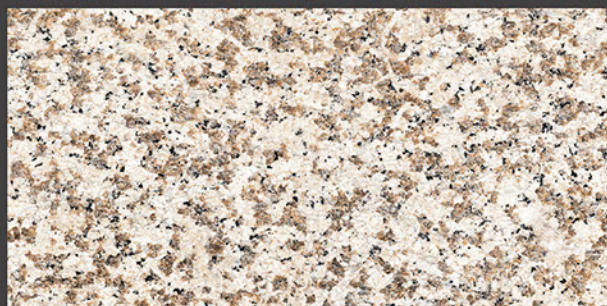

BRANCO IVORY

Low Water
Absorption

Frost
Resistant

Chemical
Resistant

Stain
Resistance

Zero
Maintenance

Easy to
Clean

600x1200mm
GLAZED VITRIFIED TILES