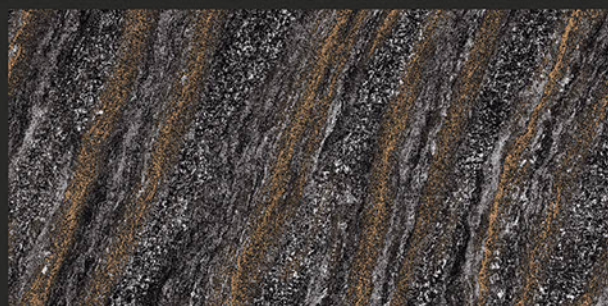

600x1200mm
GLAZED VITRIFIED TILES

EBONY GRAPHITE

Low Water
Absorption

Frost
Resistant

Chemical
Resistant

Stain
Resistance

Zero
Maintenance

Easy to
Clean