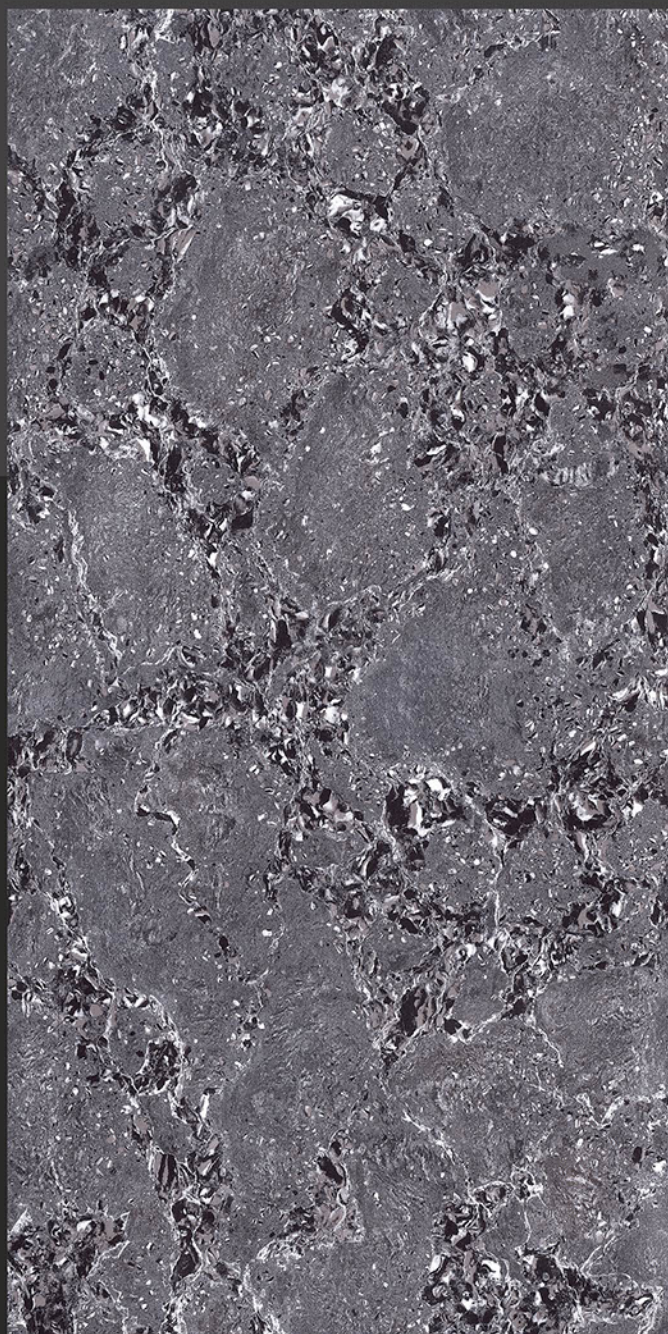

600x1200mm
GLOSSY

MATRIX GRAFITO

Low Water
Absorption

Frost
Resistant

Chemical
Resistant

Stain
Resistance

Zero
Maintenance

Easy to
Clean