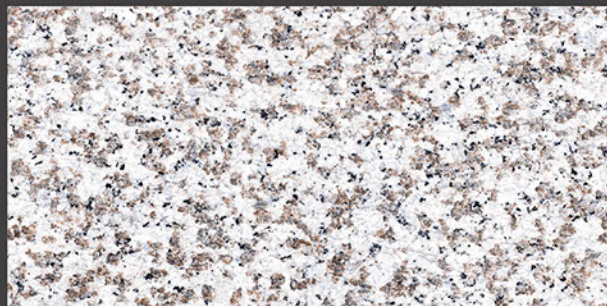

600x1200mm
GLAZED VITRIFIED TILES

BRANCO MARRON

Low Water
Absorption

Frost
Resistant

Chemical
Resistant

Stain
Resistance

Zero
Maintenance

Easy to
Clean