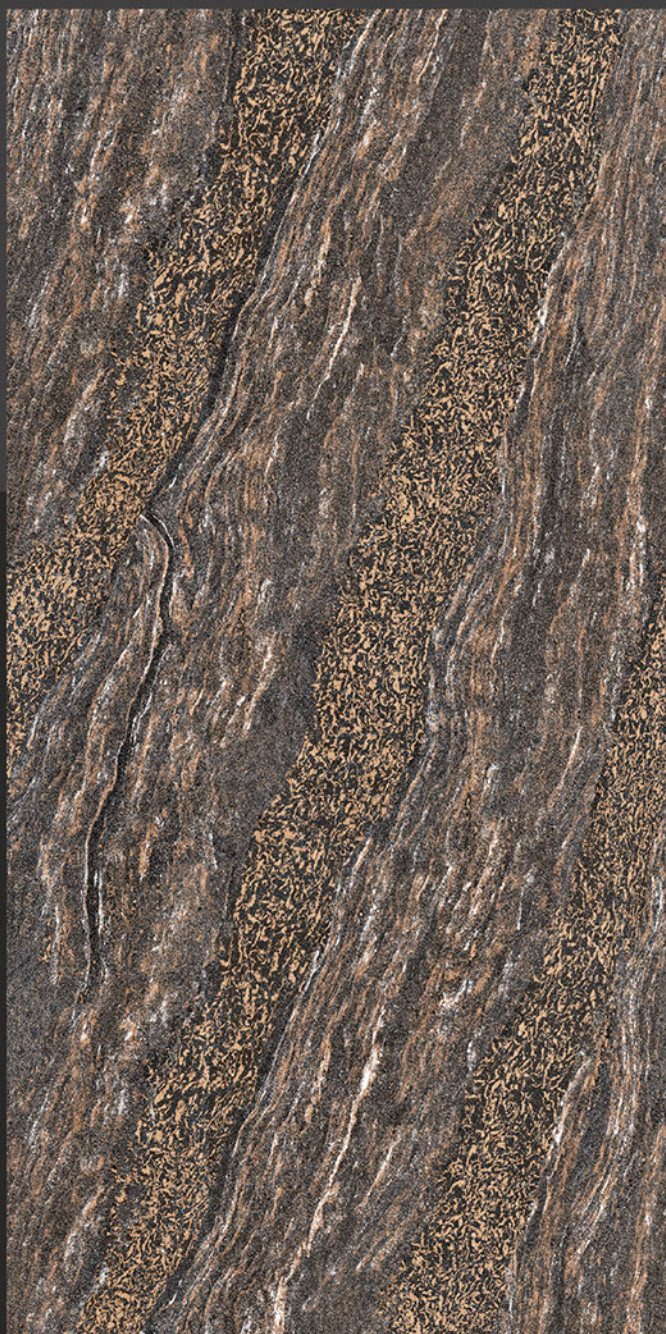

Zero
Maintenance

Easy to
Clean

600x1200mm
GLAZED VITRIFIED TILES

ETHEN BROWN

Low Water
Absorption

Frost
Resistant

Chemical
Resistant

Stain
Resistance