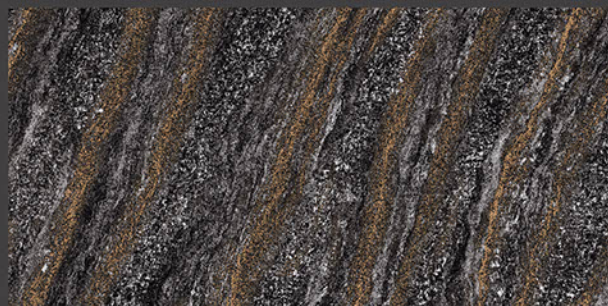

600x1200mm
GLAZED VITRIFIED TILES

EBONY GRAPHITE

Low Water
Absorption

Frost
Resistant

Chemical
Resistant

Stain
Resistance

Zero
Maintenance

Easy to
Clean