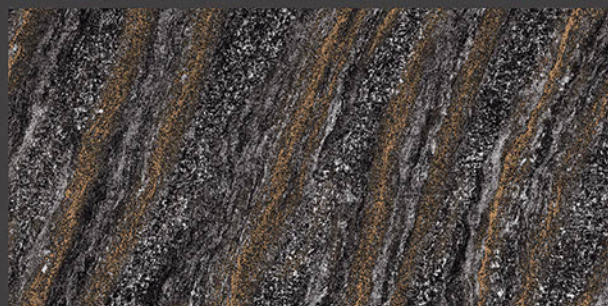

600x1200mm
GLAZED VITRIFIED TILES

EBONY GRAPHITE

Low Water
Absorption

Frost
Resistant

Chemical
Resistant

Stain
Resistance

Zero
Maintenance

Easy to
Clean