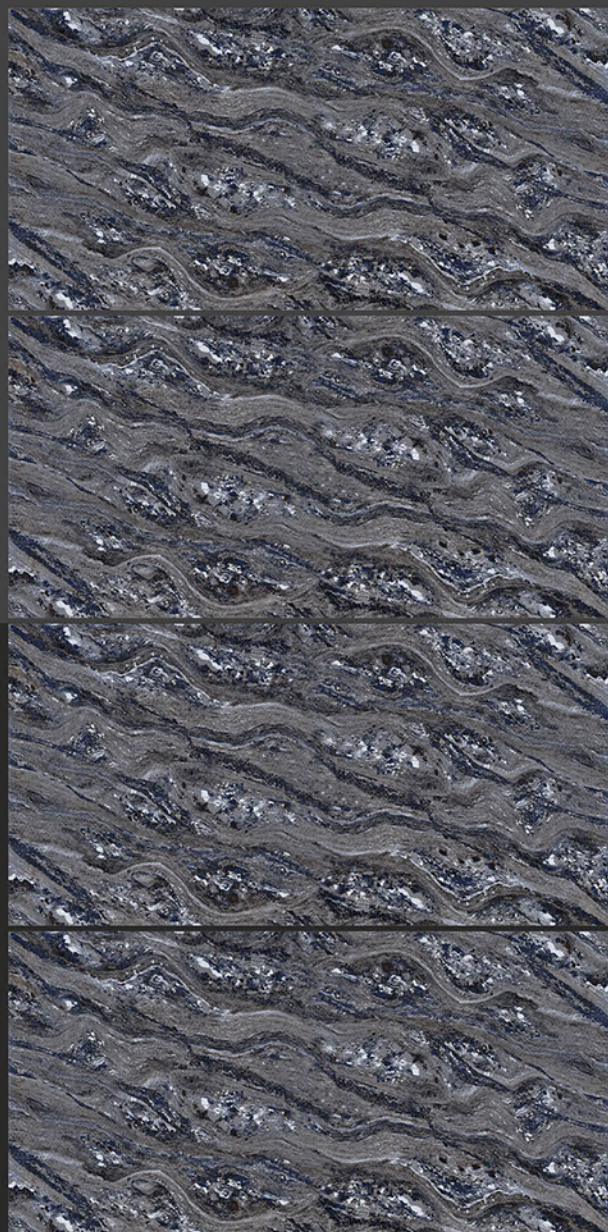

Chemical
Resistant

Stain
Resistance

Zero
Maintenance

Easy to
Clean

DESIGN SHOWN -
AURA BROWN

600x1200mm
GLOSSY

AURA BLUE

Low Water
Absorption