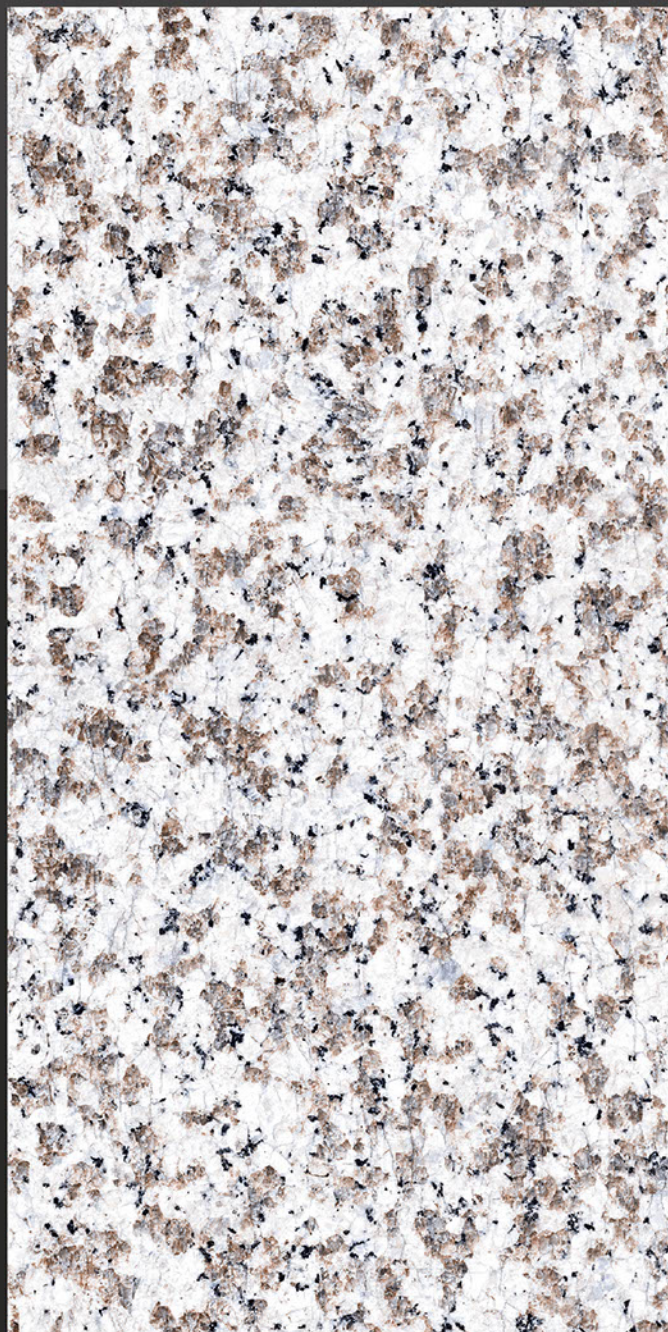

600x1200mm
GLAZED VITRIFIED TILES

BRANCO MARRON

Low Water
Absorption

Frost
Resistant

Chemical
Resistant

Stain
Resistance

Zero
Maintenance

Easy to
Clean