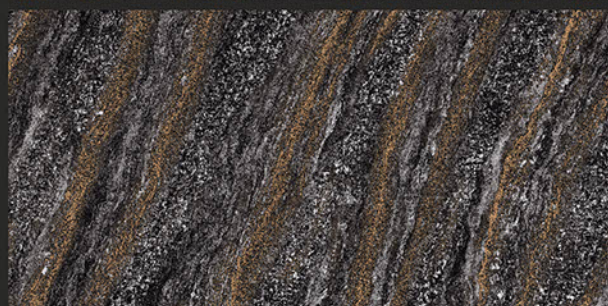

600x1200mm
GLAZED VITRIFIED TILES

EBONY GRAPHITE

Low Water
Absorption

Frost
Resistant

Chemical
Resistant

Stain
Resistance

Zero
Maintenance

Easy to
Clean