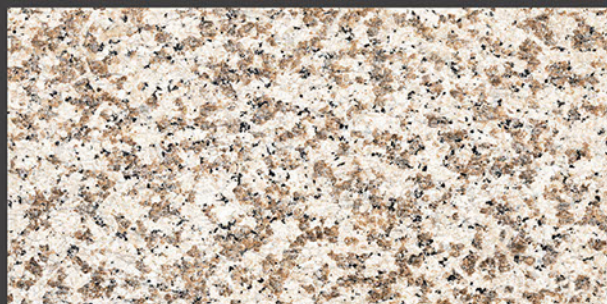

BRANCO IVORY

Low Water
Absorption

Frost
Resistant

Chemical
Resistant

Stain
Resistance

Zero
Maintenance

Easy to
Clean

600x1200mm
GLAZED VITRIFIED TILES