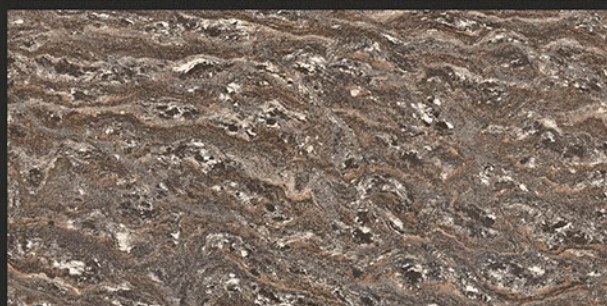

Zero
Maintenance

Easy to
Clean

600x1200mm
GLAZED VITRIFIED TILES

DREAM AMBER

Low Water
Absorption

Frost
Resistant

Chemical
Resistant

Stain
Resistance