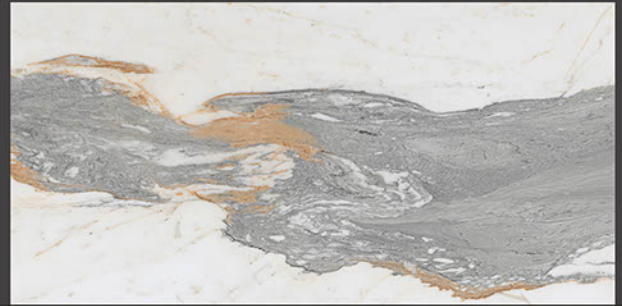

MARMI
COLLECTION

600x1200mm
GLAZED VITRIFIED TILES

NEVADA MARMI

RANDOM FACES - 4

Low Water
Absorption

Frost
Resistant

Chemical
Resistant

Stain
Resistance

Zero
Maintenance

Easy to
Clean