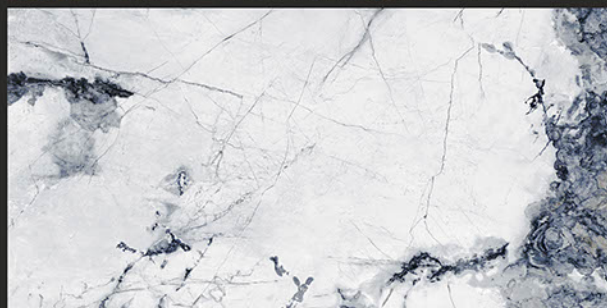

Zero
Maintenance

Easy to
Clean

DESIGN SHOWN -
ALASKA WHITE

MARMI
COLLECTION

600x1200mm
GLAZED VITRIFIED TILES

AMBROSE

RANDOM FACES - 4

Low Water
Absorption