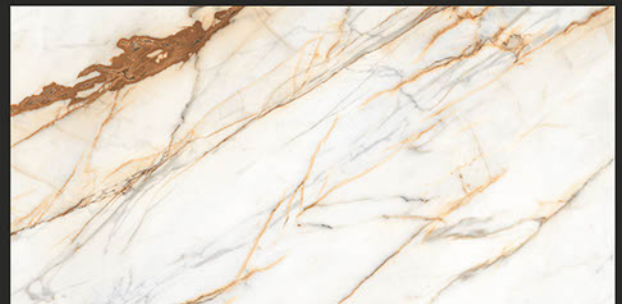

MARMI
COLLECTION

600x1200mm
GLAZED VITRIFIED TILES

ALPS HEART

RANDOM FACES - 4

Low Water
Absorption

Frost
Resistant

Chemical
Resistant

Stain
Resistance

Zero
Maintenance

Easy to
Clean