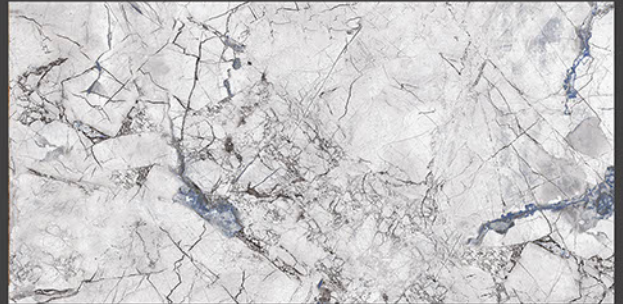

Chemical
Resistant

Stain
Resistance

Zero
Maintenance

Easy to
Clean

DESIGN SHOWN -
DAZZLE STONE

MARMI
COLLECTION

600x1200mm
GLAZED VITRIFIED TILES

PEARL DIAMOND