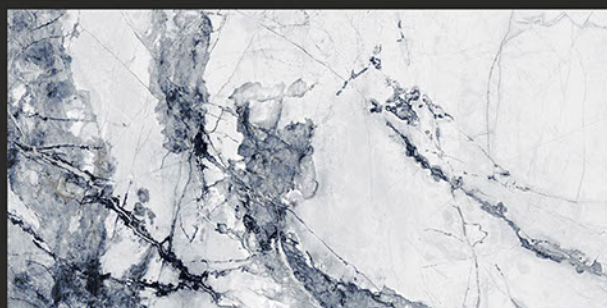

Zero
Maintenance

Easy to
Clean

DESIGN SHOWN -
ALASKA WHITE

MARMI
COLLECTION

600x1200mm
GLAZED VITRIFIED TILES

AMBROSE

RANDOM FACES - 4

Low Water
Absorption