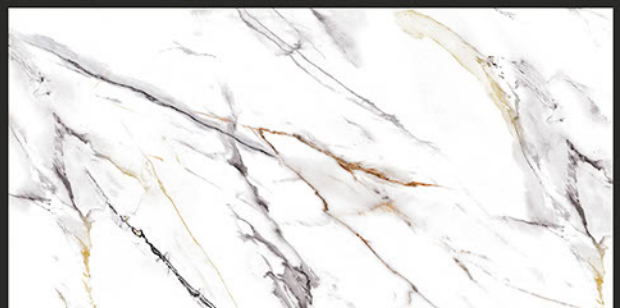

MARMI
COLLECTION

600x1200mm
GLAZED VITRIFIED TILES

TURKISH WHITE

RANDOM FACES - 4

Low Water
Absorption

Frost
Resistant

Chemical
Resistant

Stain
Resistance

Zero
Maintenance

Easy to
Clean