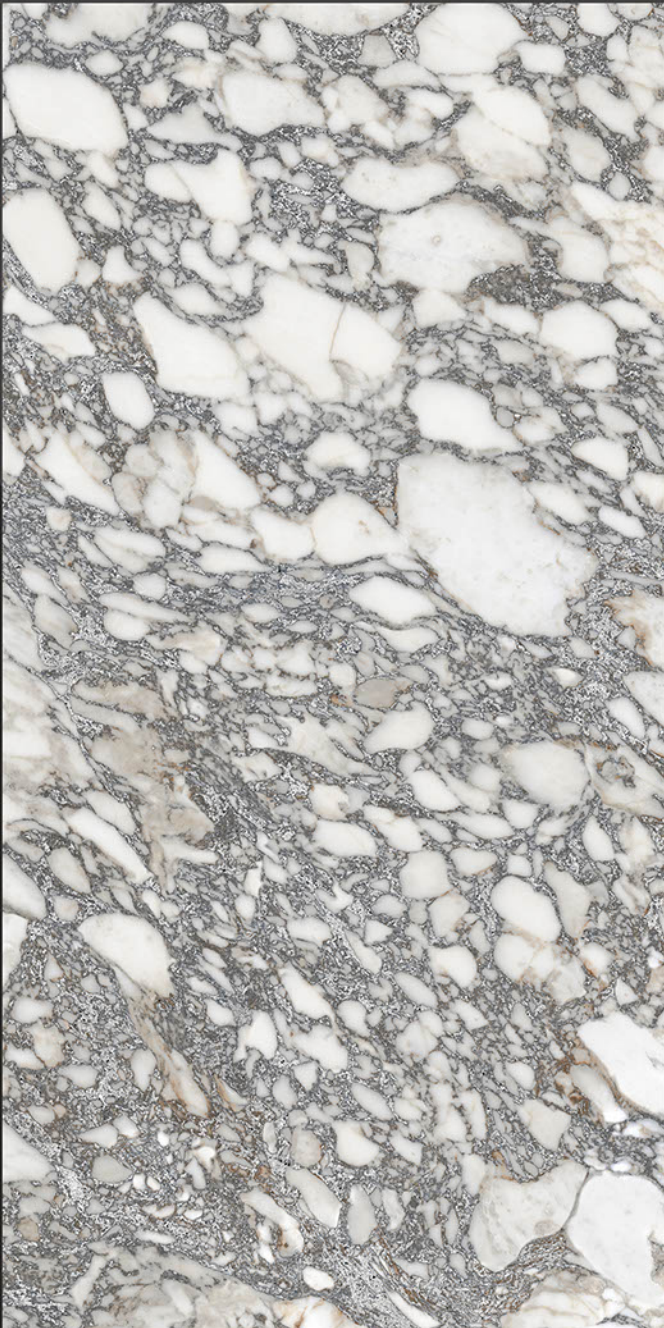

Zero
Maintenance

Easy to
Clean

MARMI
COLLECTION

600x1200mm
GLAZED VITRIFIED TILES

DAZZLE STONE

RANDOM FACES - 4

Low Water
Absorption

Frost
Resistant