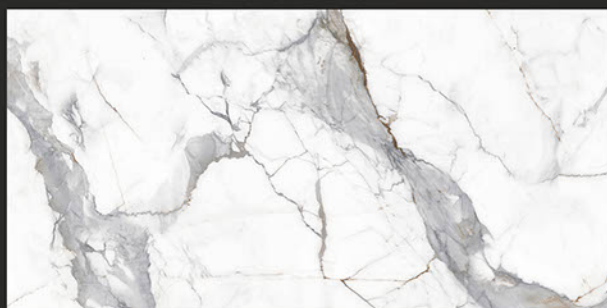

MARMI
COLLECTION

600x1200mm
GLAZED VITRIFIED TILES

SOUL WHITE

RANDOM FACES - 4

Low Water
Absorption

Frost
Resistant

Chemical
Resistant

Stain
Resistance

Zero
Maintenance

Easy to
Clean