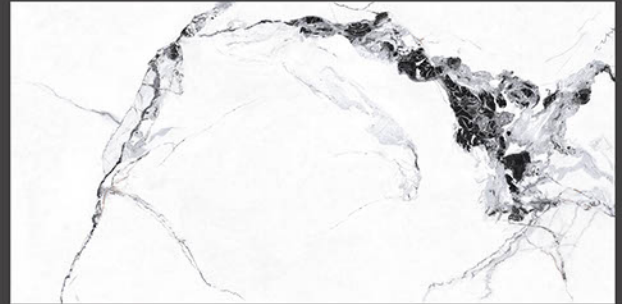

Frost
Resistant

Chemical
Resistant

Stain
Resistance

Zero
Maintenance

Easy to
Clean

MARMI
COLLECTION

600x1200mm
GLAZED VITRIFIED TILES

HIMALAYA WHITE