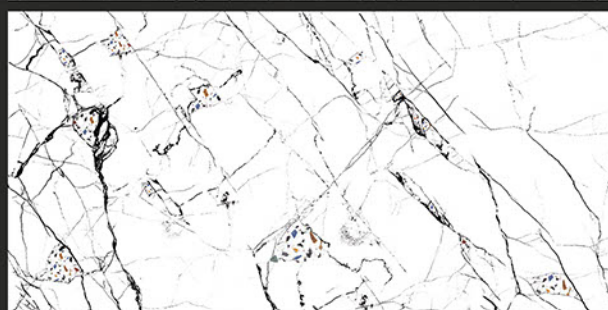

MARMI
COLLECTION

600x1200mm
GLAZED VITRIFIED TILES

NEXA BIANCO

RANDOM FACES - 4

Low Water
Absorption

Frost
Resistant

Chemical
Resistant

Stain
Resistance

Zero
Maintenance

Easy to
Clean