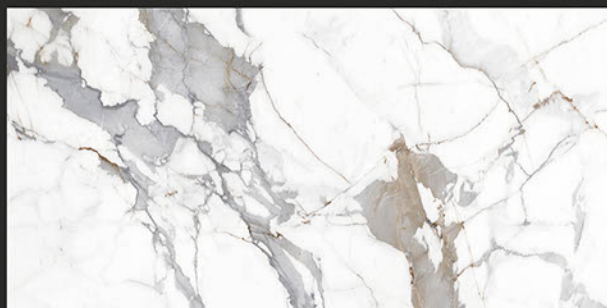

MARMI
COLLECTION

600x1200mm
GLAZED VITRIFIED TILES

SOUL WHITE

RANDOM FACES - 4

Low Water
Absorption

Frost
Resistant

Chemical
Resistant

Stain
Resistance

Zero
Maintenance

Easy to
Clean