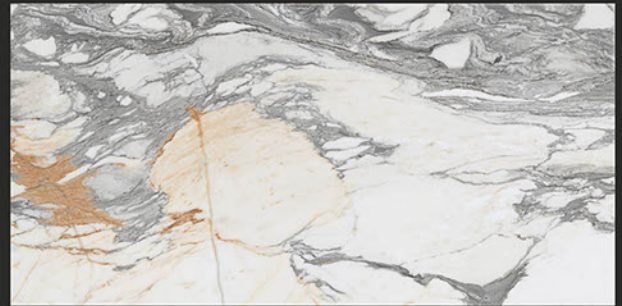

MARMI
COLLECTION

600x1200mm
GLAZED VITRIFIED TILES

NEVADA MARMI

RANDOM FACES - 4

Low Water
Absorption

Frost
Resistant

Chemical
Resistant

Stain
Resistance

Zero
Maintenance

Easy to
Clean