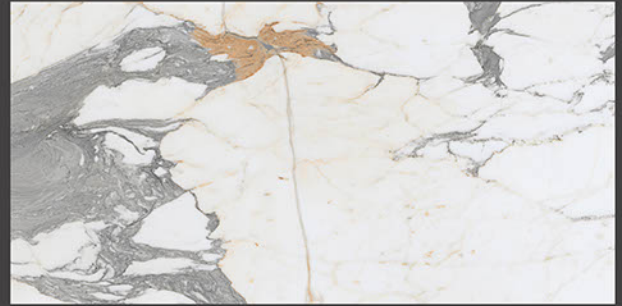

MARMI
COLLECTION

600x1200mm
GLAZED VITRIFIED TILES

NEVADA MARMI

RANDOM FACES - 4

Low Water
Absorption

Frost
Resistant

Chemical
Resistant

Stain
Resistance

Zero
Maintenance

Easy to
Clean