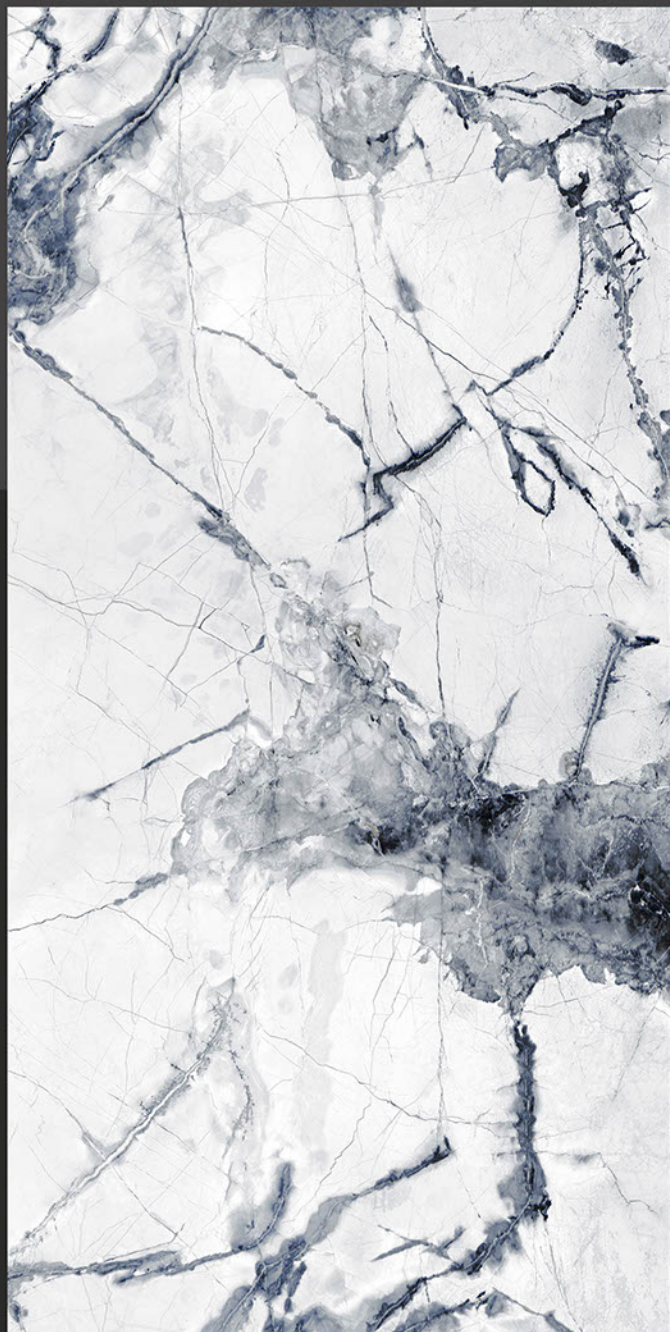

Zero
Maintenance

Easy to
Clean

DESIGN SHOWN -
ALASKA WHITE

MARMI
COLLECTION

600x1200mm
GLAZED VITRIFIED TILES

AMBROSE

RANDOM FACES - 4

Low Water
Absorption