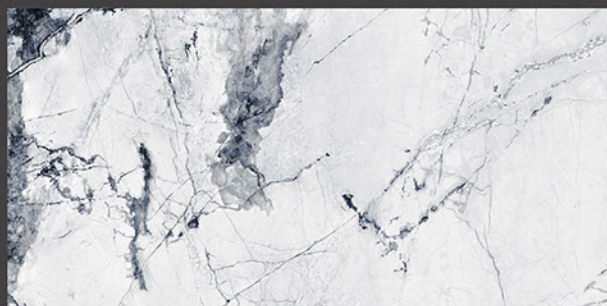

Zero
Maintenance

Easy to
Clean

DESIGN SHOWN -
ALASKA WHITE

MARMI
COLLECTION

600x1200mm
GLAZED VITRIFIED TILES

AMBROSE

RANDOM FACES - 4

Low Water
Absorption