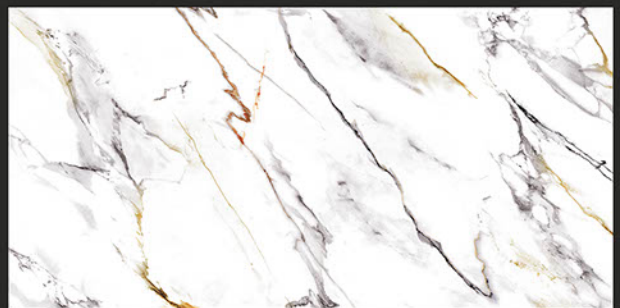

MARMI
COLLECTION

600x1200mm
GLAZED VITRIFIED TILES

TURKISH WHITE

RANDOM FACES - 4

Low Water
Absorption

Frost
Resistant

Chemical
Resistant

Stain
Resistance

Zero
Maintenance

Easy to
Clean