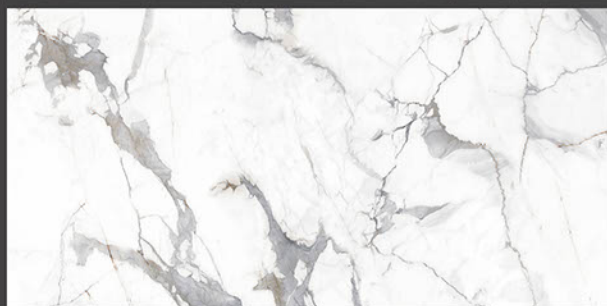

MARMI
COLLECTION

600x1200mm
GLAZED VITRIFIED TILES

SOUL WHITE

RANDOM FACES - 4

Low Water
Absorption

Frost
Resistant

Chemical
Resistant

Stain
Resistance

Zero
Maintenance

Easy to
Clean