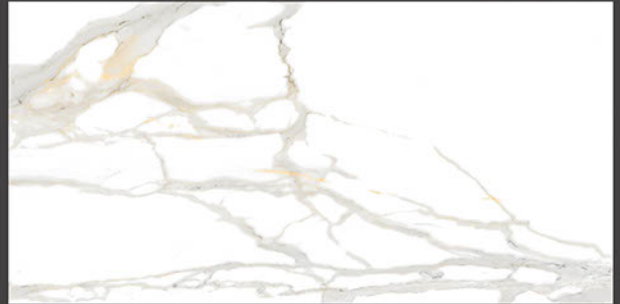

MARMI
COLLECTION

600x1200mm
GLAZED VITRIFIED TILES

STATUARIO CLASSIC

RANDOM FACES - 4

Low Water
Absorption

Frost
Resistant

Chemical
Resistant

Stain
Resistance

Zero
Maintenance

Easy to
Clean