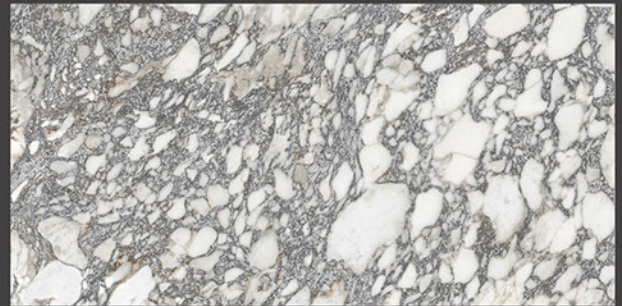

Zero
Maintenance

Easy to
Clean

MARMI
COLLECTION

600x1200mm
GLAZED VITRIFIED TILES

DAZZLE STONE

RANDOM FACES - 4

Low Water
Absorption

Frost
Resistant