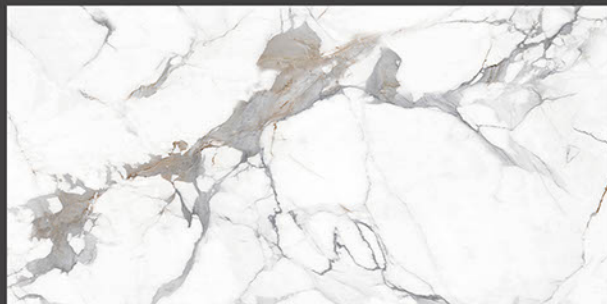

MARMI
COLLECTION

600x1200mm
GLAZED VITRIFIED TILES

SOUL WHITE

RANDOM FACES - 4

Low Water
Absorption

Frost
Resistant

Chemical
Resistant

Stain
Resistance

Zero
Maintenance

Easy to
Clean