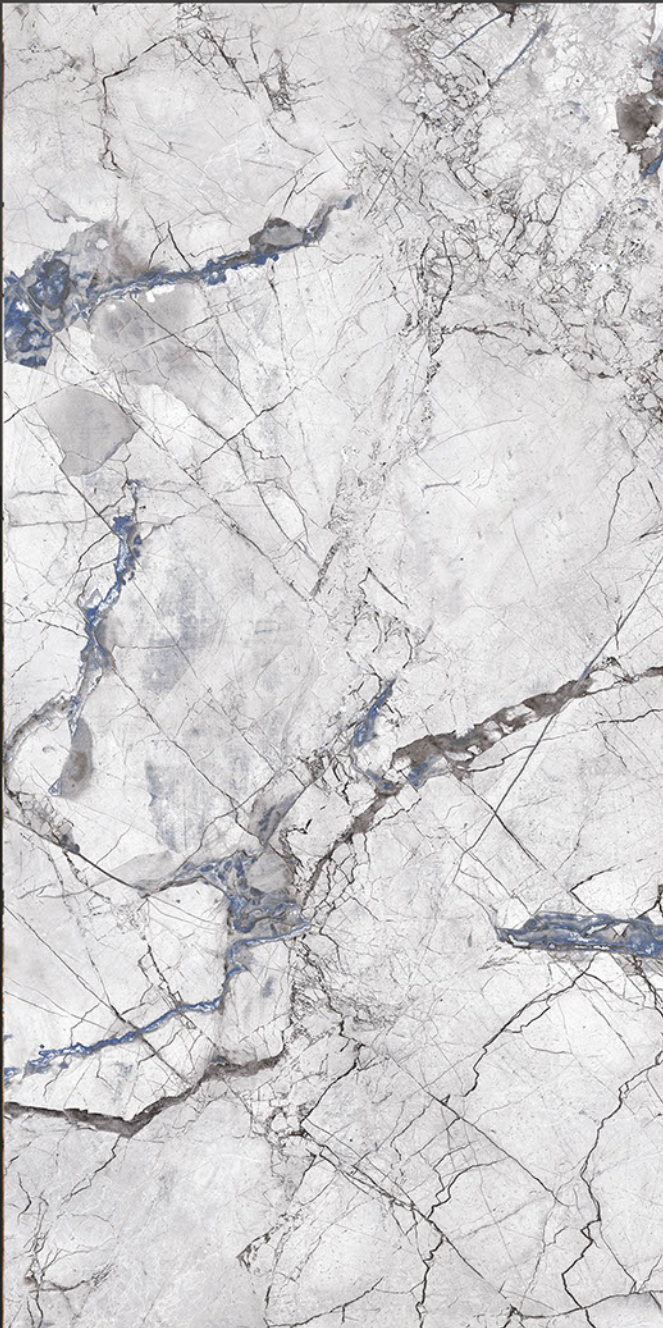

Chemical
Resistant

Stain
Resistance

Zero
Maintenance

Easy to
Clean

DESIGN SHOWN -
DAZZLE STONE

MARMI
COLLECTION

600x1200mm
GLAZED VITRIFIED TILES

PEARL DIAMOND